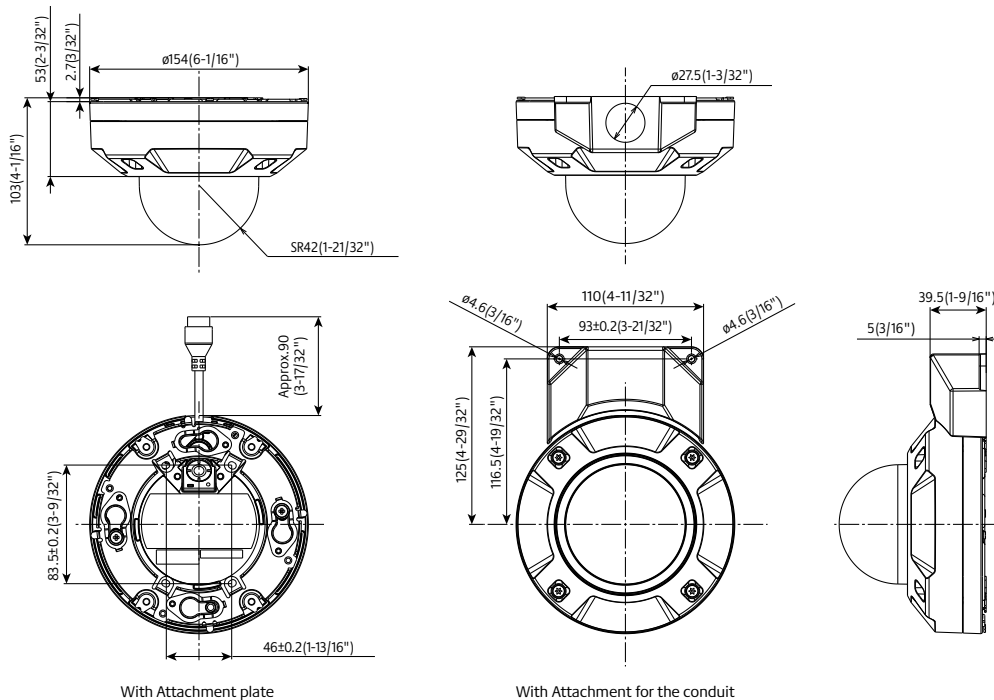

Appearance

Unit : mm (inches)

With Attachment plate

With Attachment for the conduit